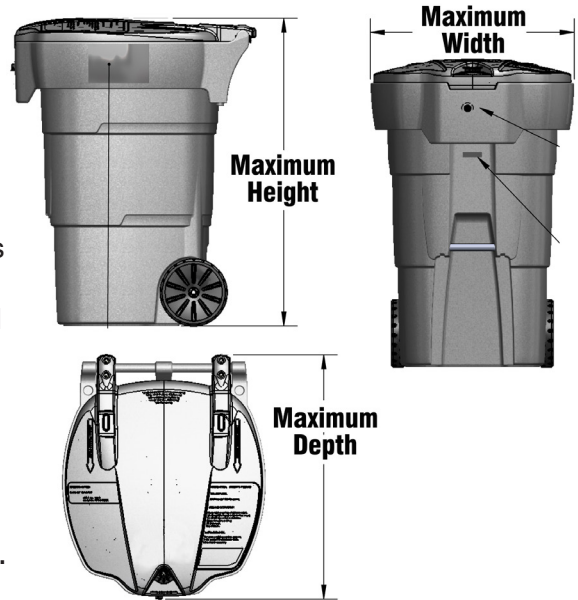

Bearicuda Metal Storage Enclosure Sizing Chart

1. Measure the maximum height, width and depth of your can. When measuring your can be sure to measure the highest height, deepest depth and widest width to include can handles and wheels if applicable. Then add at least 1- 2" or more to comfortably fit the cans thru the door and the inside depth and height of the enclosure.

2. Then reference our metal enclosure sizing chart dimensions below to ensure you have selected the best size configuration for your cans.

Suggested configurations: Measure your cans to select the best configuration.
Click on the product SKU number to go to that product page.