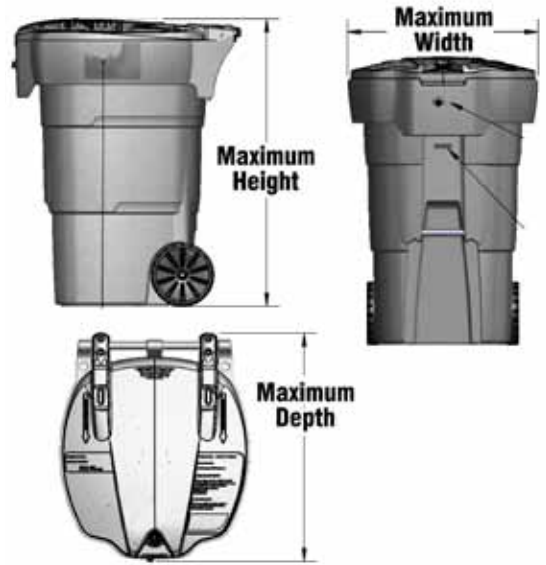

# Bearicuda Metal Storage Enclosure Sizing Chart

1. Measure the maximum height, width and depth of your can. When measuring your can be sure to measure the highest height, deepest depth and widest width to include can handles and wheels if applicable. Then add at least 1- 2" or more to comfortably fit the cans thru the door and the inside depth and height of the enclosure.

2. Then reference our metal enclosure sizing chart dimensions below to ensure you have selected the best size configuration for your cans.

**Suggested configurations: Measure your cans to select the best configuration.**  
Click on the product SKU number to go to that product page.